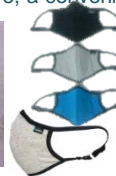

Magical waist temperature spats
¥7,500
SIZE:M/L COL:BLK
Carbon material in the waist part is gently. 8-minute-length spats with smooth turning while preventing back pain. Because it is a high-quality rayon blend with good stretchability and good texture, you can use it in various scenes for sports in everyday wear.

Magical knee pad
1 sheets ¥4,200
SIZE:S/M/L
COL:BLK

It reduces pain from cold by warming the knee's pain. Using a thin, soft stretchy bare top material. There is no sense of incongruity since it will not tighten, there is no problem even if you wear everyday. A special three-dimensional structure prevents slippage, and the carbon material on the knee warms up smoothly.

Magical foot cap
2 sheets ¥3,900
SIZE:S(22cm~24cm)
M(24cm~26cm)

As measures against cold feet, you can wear bare feet or even from the top of the socks, and warmly warm at the spot. With a structure hard to escape with net material, you can use sneakers heels, without any discomfort even in boots. It is also ideal for deodorant effect, it can be used regardless of gender.

Magical Two Way Mask
(faceline & eyewarmer)
¥3,700
SIZE:FREE
COL:BLK/GRY/BLU

Raise the face line and the lymph under the chin while warming up The beautiful face roller Rather's hands free warmer. As an eye warmer, the light from the nose's clearance is hard to enter special structure. It is quite effective even for a short time as eye care, a convenient mask that you can use with 2 way.