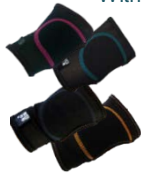

G-WARMER
(The visible eye warmer)
¥6,800
SIZE:FREE
:JUNIOR

[Patented product] I warm up while watching it uses carbon material. It is effective for dry eyes, asthenopia, measures against dark circles. Pinhole effect seen through the mesh is clear visibility. He acquired a patent in 2017 with its own developed three-dimensional structure. With rubber adjustment function.

Magical Gloves
2 sheets ¥3,900
S(14-16cm)M(15-17cm)
L(16-18cm)O(17-19cm)

A fingerless handwarmer that can use your fingers freely. By warming the back of your hand it will be transmitted to your fingers well. Because I am using net material, it remains as a feeling of bare hands. It can be used without discomfort in gloves and gloves because it is thin. It is a commodity of almighty to leisure to sports to work.

Magical Brushstroke
¥5,800
SIZE:S/M/L
COL:BLK/GRY

The carbon material coming in the center of the main body gently stomp from the top. It became a very popular item at a certain cosmetic manufacturer, and the total of the series exceeded 20,000. It is stretchy and thin and bulky. In addition, it can be used as a back pain prevention by returning back and forth. The embroidery of the leaf pattern in the middle is an original design that looks fashionable.

Magical waist temperature spats
¥7,500
SIZE:M/L COL:BLK
Carbon material in the waist part is gently. 8-minute-length spats with smooth turning while preventing back pain. Because it is a high-quality rayon blend with good stretchability and good texture, you can use it in various scenes for sports in everyday wear.